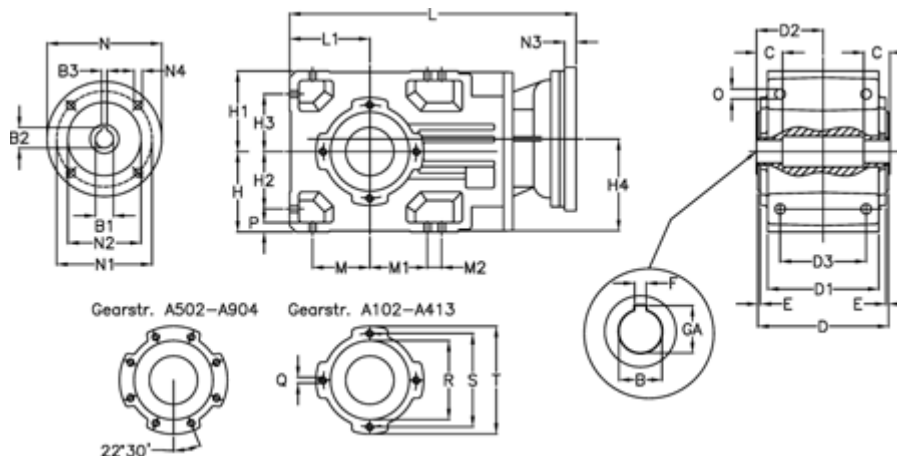

Article number: 29600303343230

Description: Bevel helical gearbox
A302UH35-33,4-P80B5

Measures

B = 35	D3 = 95	H3 = 63.0	N1 = 165	S = 115
B1 = 19	Description = A302UH35-xx-P80 B5	H4 = 108.5	N2 = 130	T = 140
B2 = 21.8	E = 3.0	L = 352.5	N3 = 0	
B3 = 6	F = 10	L1 = 90	N4 = M10x12	
C = 25	GA = 38.3	M = 63.0	O = 12.0	
D = 156	H = 90	M1 = 63.0	P = 11	
D1 = 130	H1 = 90	M2 = 22	Q = M8x15	
D2 = 80.0	H2 = 63.0	N = 200	R = 95	